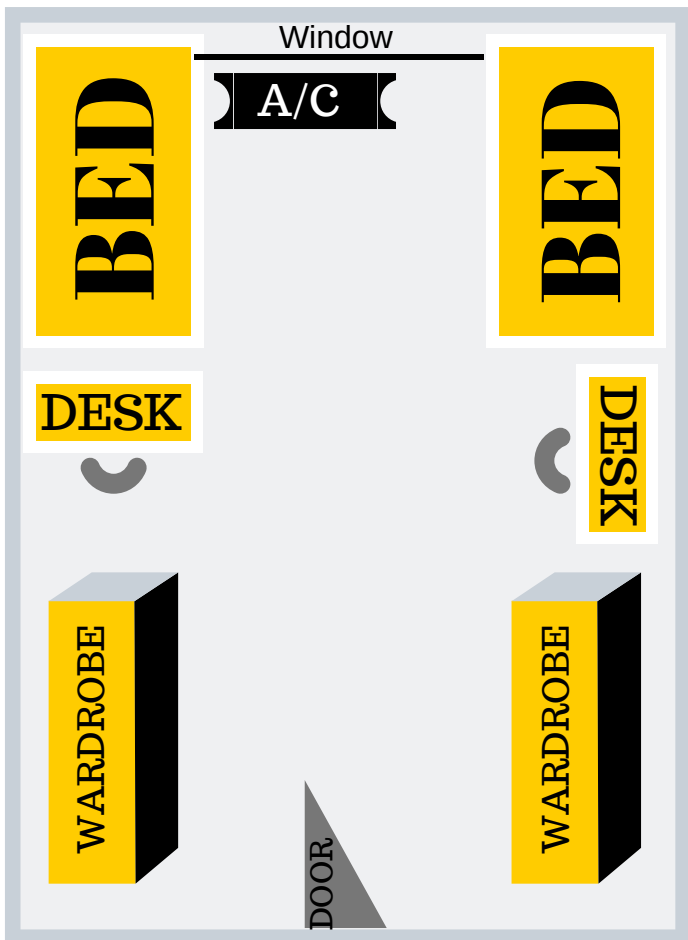

NEW MEN'S RESIDENCE HALL

New Men's is one of three freshmen residence halls on campus. It is a seven-story men's residence hall that houses male first-year students.

Room dimensions:
Room: 17' 8" x 11' 7 1/2"

New Men's has a central laundry room on the ground floor and common rooms on each of its seven floors for residents to study or hang out in!

BSC
Birmingham-Southern College
Office of Residence Life

Enjoy tons of space to store your belongings!