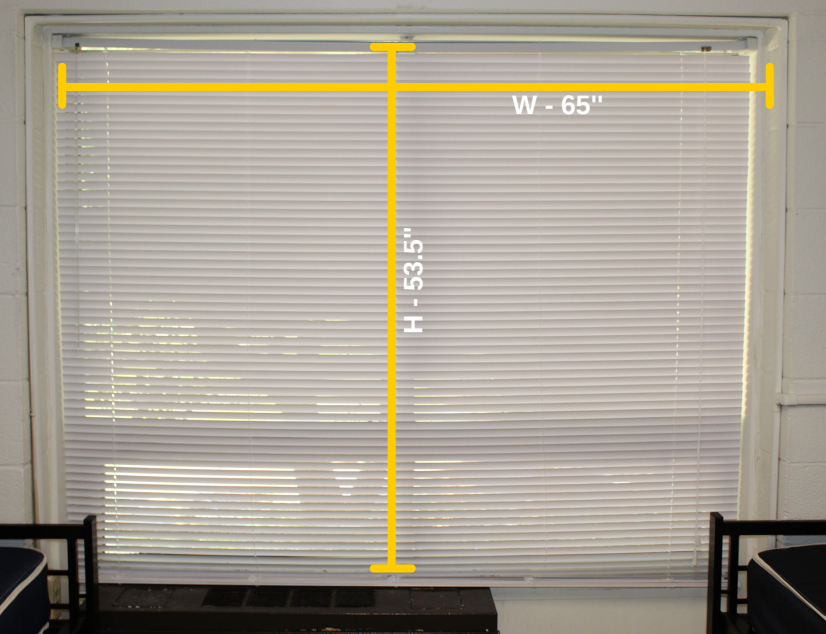

NEW MEN'S RESIDENCE HALL

New Men's is one of three freshmen residence halls on campus. It is a seven-story men's residence hall that houses male first-year students.

Room dimensions:
Room: 17' 8" x 11' 7 1/2"

New Men's has a central laundry room on the ground floor and common rooms on each of its seven floors for residents to study or hang out in!

BSC
Birmingham-Southern College
Office of Residence Life

Enjoy tons of space to store your belongings!