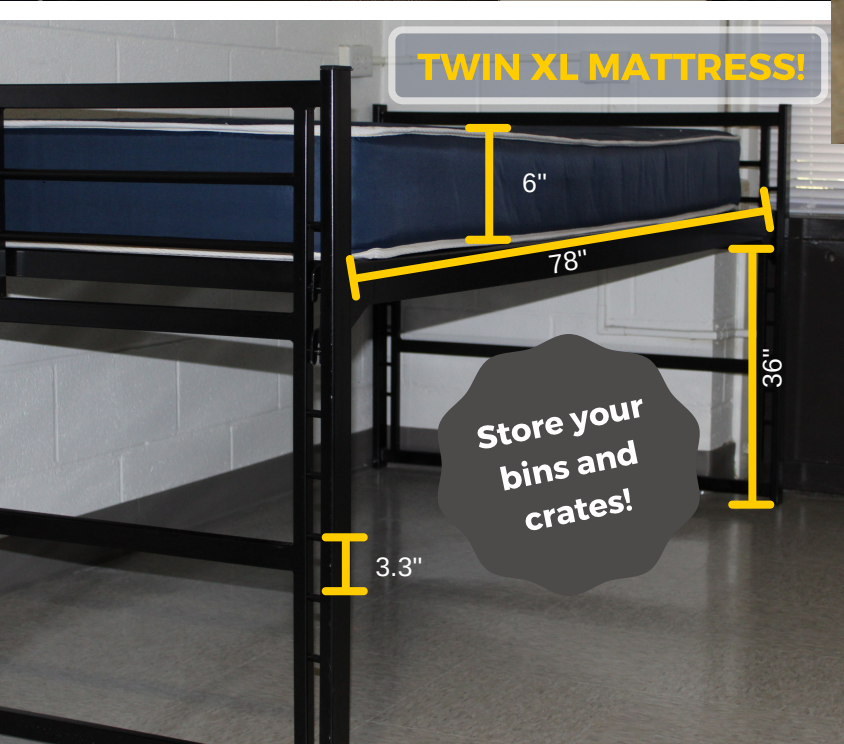

NEW MEN'S RESIDENCE HALL

New Men's is one of three freshmen residence halls on campus. It is a seven-story men's residence hall that houses male first-year students.

Room dimensions:
Room: 17' 8" x 11' 7 1/2"

New Men's has a central laundry room on the ground floor and common rooms on each of its seven floors for residents to study or hang out in!

BSC
Birmingham-Southern College
Office of Residence Life

Enjoy tons of space to store your belongings!